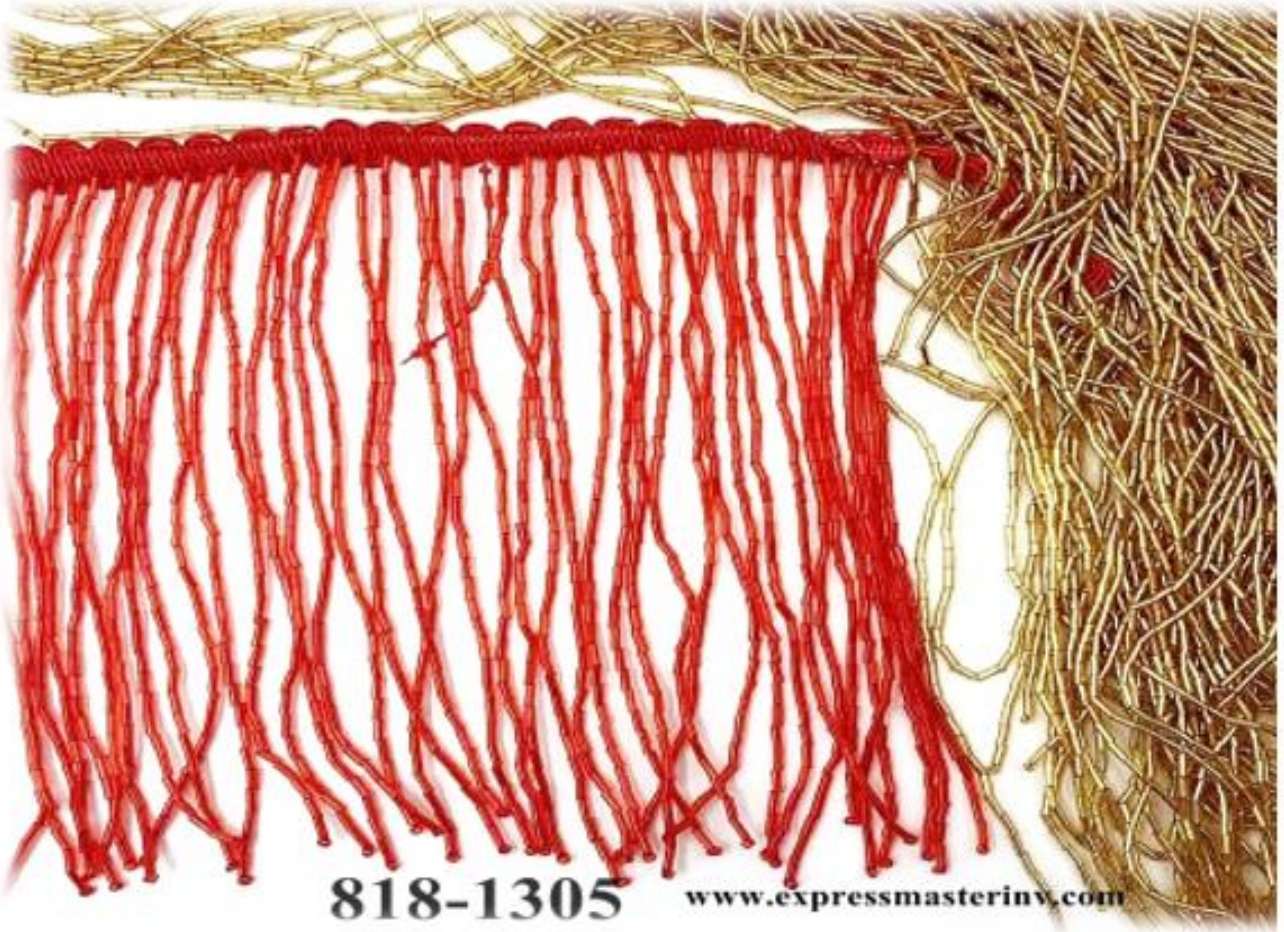

© EMIL PREMIUM TAILORING MATERIALS TRADING LLC, DUBAI
© EMIL TRADING CO. LTD. CHINA

Beads Fringe Catalogue

818-1302
Width-50cm
Color-Golden

www.expressmasterinv.com

© EMIL PREMIUM TAILORING MATERIALS TRADING LLC, DUBAI
© EMIL TRADING CO. LTD. CHINA

818-1305
Width-30cm
Color-Silver

www.expressmasterinv.com

EMIL FASHION
Simply Awesome

EMIL
ELEMENTS

818-1305
Width-15cm
Color-Red

818-1305
Width-15cm
Color-Royal Blue

ELEMENTS

818-1305

818-1305
Width-15cm
Color-Gold

818-1305 www.expressmasterinv.com

www.emilfashion.com

818-4056

www.expressmasterinv.com

www.expressmasterinv.com

© EMIL PREMIUM TAILORING MATERIALS TRADING LLC, DUBAI
© EMIL TRADING CO. LTD. CHINA