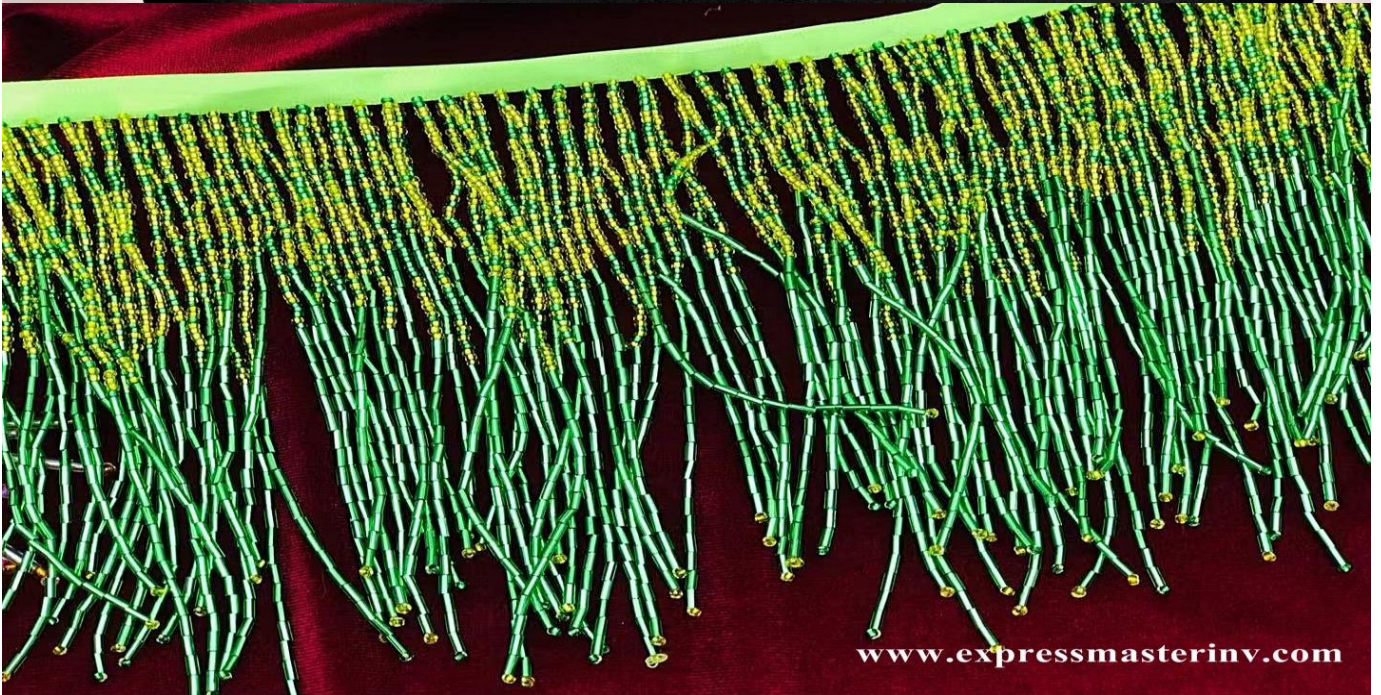

www.expressmasterinv.com

© EMIL PREMIUM TAILORING MATERIALS TRADING LLC, DUBAI
© EMIL TRADING CO. LTD. CHINA