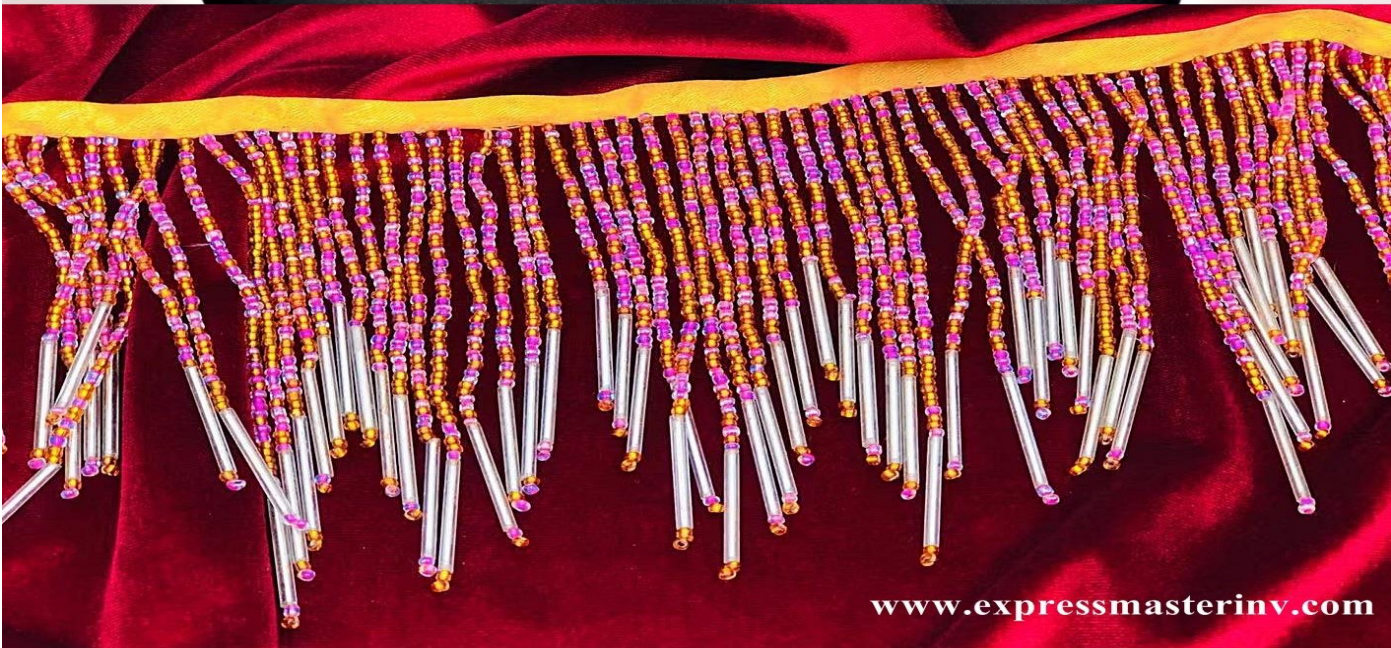

© EMIL PREMIUM TAILORING MATERIALS TRADING LLC, DUBAI
© EMIL TRADING CO. LTD. CHINA

Beads Fringe Catalogue

818-1302
Width-50cm
Color-Golden

www.expressmasterinv.com

© EMIL PREMIUM TAILORING MATERIALS TRADING LLC, DUBAI
© EMIL TRADING CO. LTD. CHINA

818-1305
Width-30cm
Color-Silver

www.expressmasterinv.com

EMIL FASHION
Simply Awesome

EMIL
ELEMENTS

818-1305
Width-15cm
Color-Red

818-1305
Width-15cm
Color-Royal Blue

ELEMENTS

818-1305

818-1305
Width-15cm
Color-Gold

818-1305 www.expressmasterinv.com

www.emilfashion.com

818-4056

www.expressmasterinv.com

www.expressmasterinv.com

© EMIL PREMIUM TAILORING MATERIALS TRADING LLC, DUBAI
© EMIL TRADING CO. LTD. CHINA