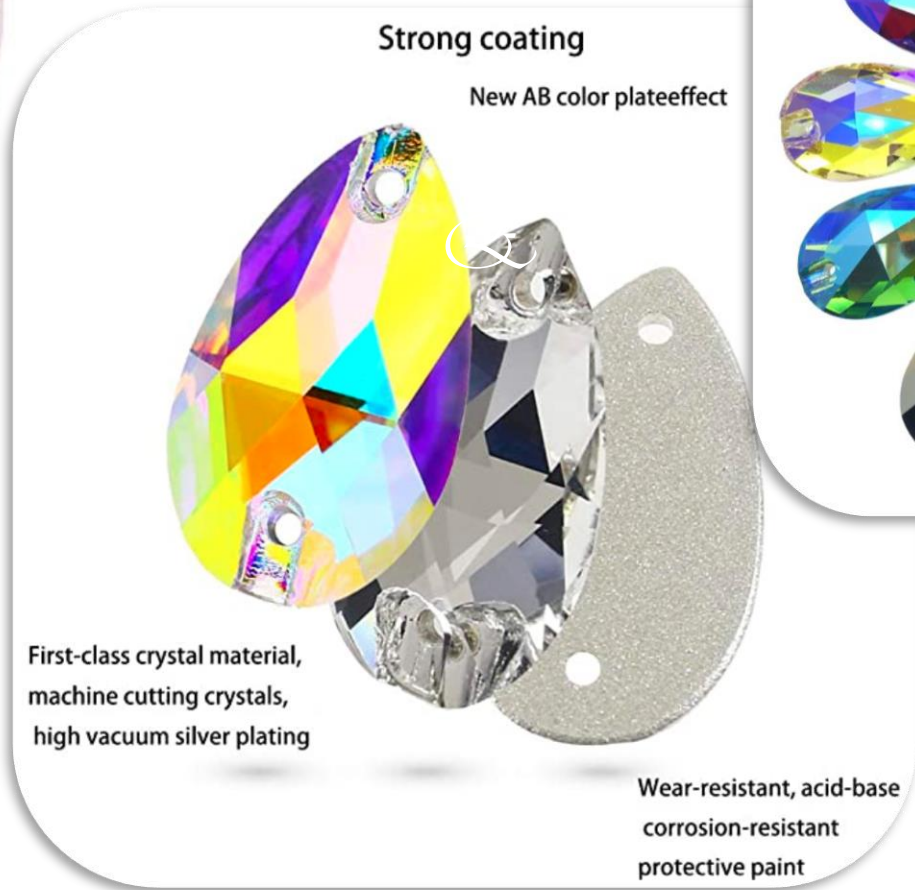

Shape : LOCHROSE
Size : 4 mm
Shade: Light Siam
Quantity: 10G/1440pcs

* 8 1 2 8 0 4 3 2 *

www.emilfashion.com

Sew-on Drop 3230

Sizes

- 7*12mm
- 10*14mm
- 11*18mm
- 13*18mm
- 13*22mm
- 17*28mm

emilpremium

Strong coating